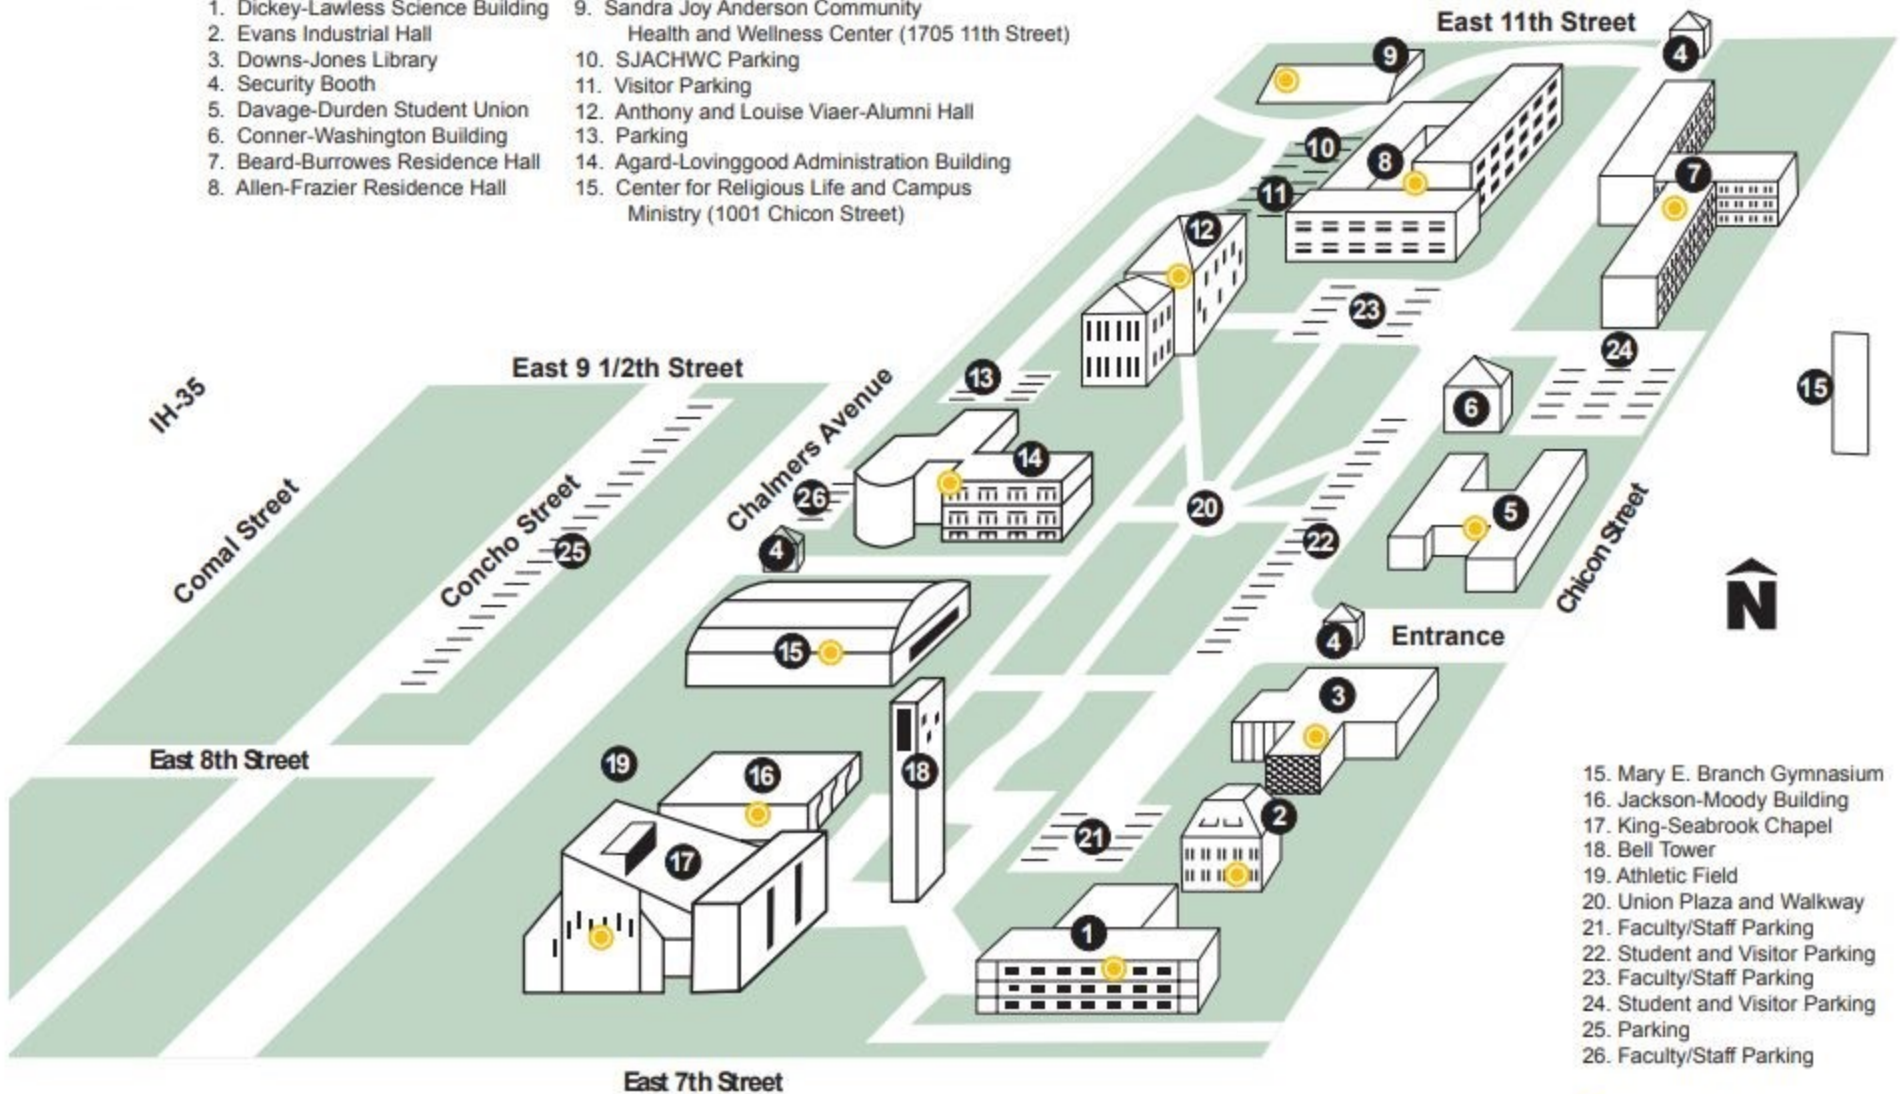

Huston-Tillotson University Campus Map

- | | |
|------------------------------------|--|
| 1. Dickey-Lawless Science Building | 9. Sandra Joy Anderson Community Health and Wellness Center (1705 11th Street) |
| 2. Evans Industrial Hall | 10. SJACHWC Parking |
| 3. Downs-Jones Library | 11. Visitor Parking |
| 4. Security Booth | 12. Anthony and Louise Viaer-Alumni Hall |
| 5. Davage-Durden Student Union | 13. Parking |
| 6. Conner-Washington Building | 14. Agard-Lovinggood Administration Building |
| 7. Beard-Burrowes Residence Hall | 15. Center for Religious Life and Campus Ministry (1001 Chicon Street) |
| 8. Allen-Frazier Residence Hall | |

- 15. Mary E. Branch Gymnasium
- 16. Jackson-Moody Building
- 17. King-Seabrook Chapel
- 18. Bell Tower
- 19. Athletic Field
- 20. Union Plaza and Walkway
- 21. Faculty/Staff Parking
- 22. Student and Visitor Parking
- 23. Faculty/Staff Parking
- 24. Student and Visitor Parking
- 25. Parking
- 26. Faculty/Staff Parking

Wireless Internet Access Point

Austin, Texas

900 Chicon Street | Austin, TX 78702-2795 | P: 512.505.3000 | F: 512.505.3190