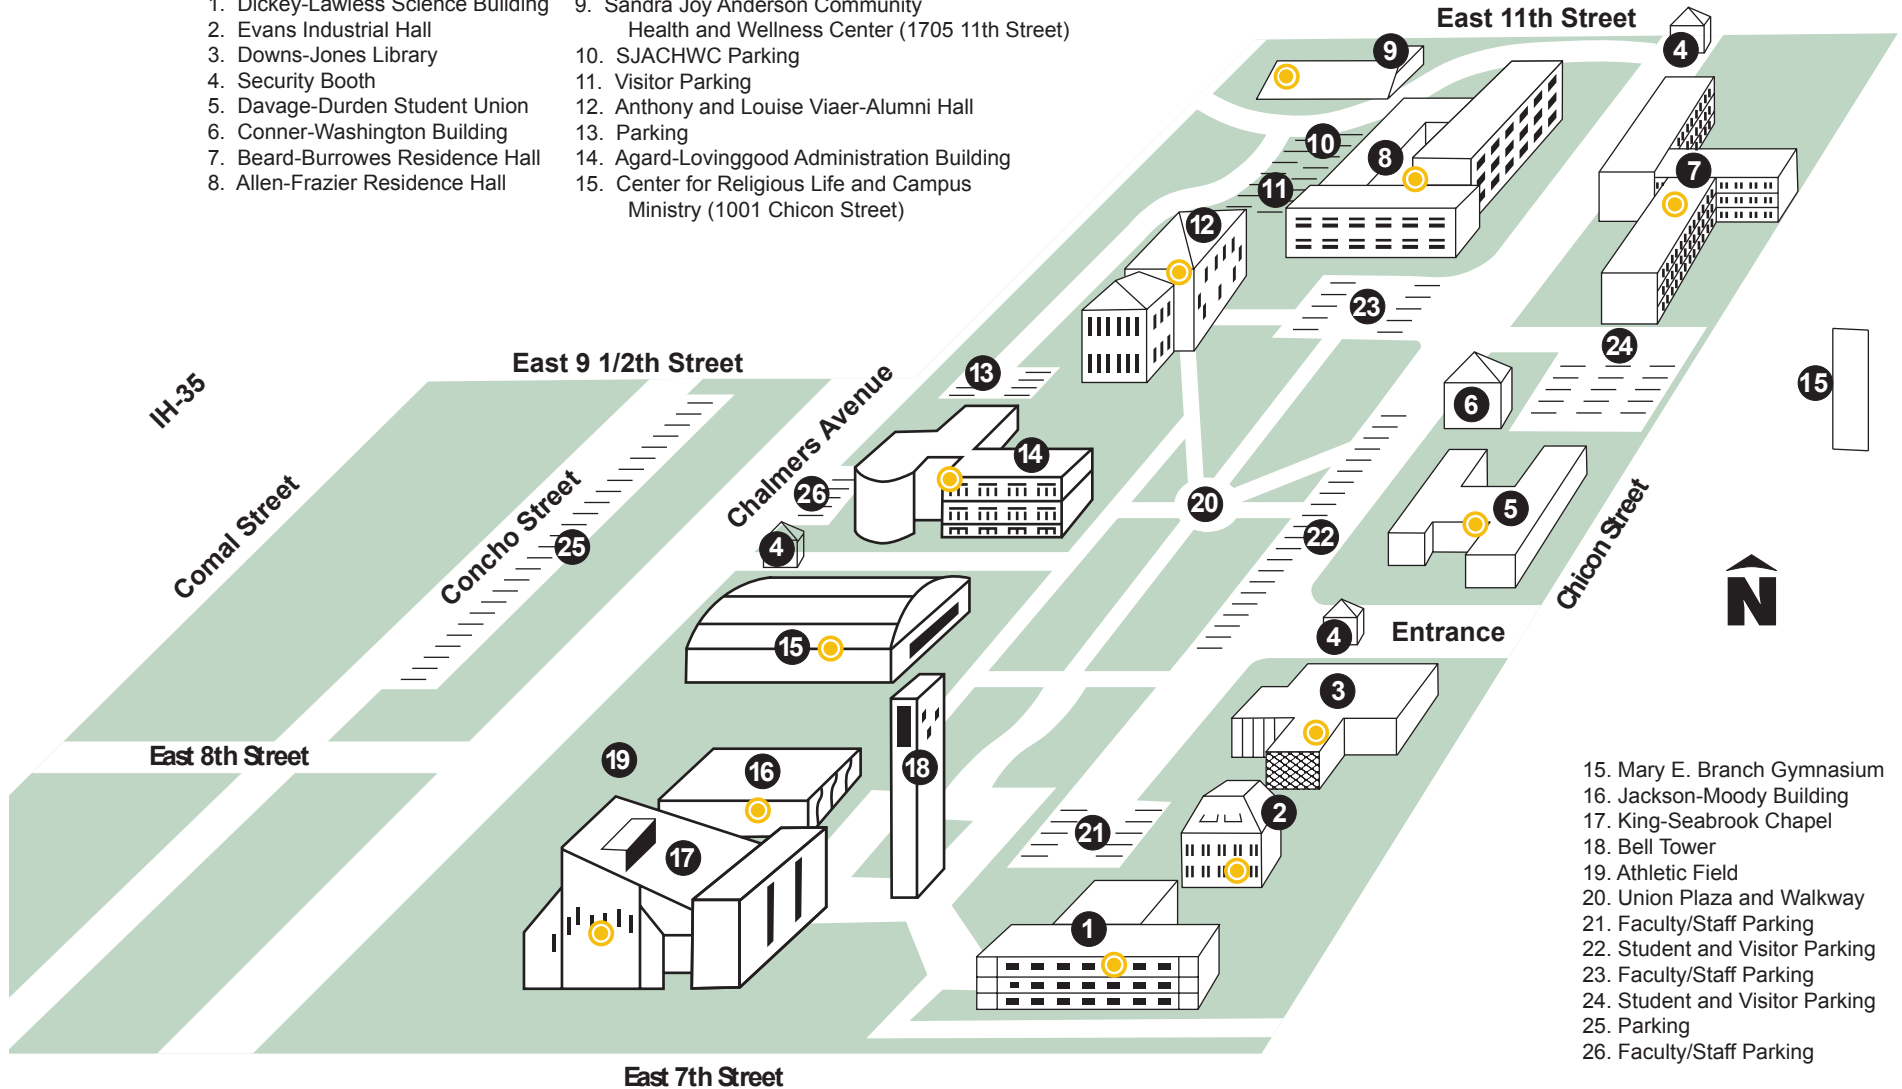

Huston-Tillotson University Campus Map

- | | |
|------------------------------------|--|
| 1. Dickey-Lawless Science Building | 9. Sandra Joy Anderson Community Health and Wellness Center (1705 11th Street) |
| 2. Evans Industrial Hall | 10. SJACHWC Parking |
| 3. Downs-Jones Library | 11. Visitor Parking |
| 4. Security Booth | 12. Anthony and Louise Viera-Alumni Hall |
| 5. Davage-Durden Student Union | 13. Parking |
| 6. Conner-Washington Building | 14. Agard-Lovinggood Administration Building |
| 7. Beard-Burrowes Residence Hall | 15. Center for Religious Life and Campus Ministry (1001 Chicon Street) |
| 8. Allen-Frazier Residence Hall | |

- 15. Mary E. Branch Gymnasium
- 16. Jackson-Moody Building
- 17. King-Seabrook Chapel
- 18. Bell Tower
- 19. Athletic Field
- 20. Union Plaza and Walkway
- 21. Faculty/Staff Parking
- 22. Student and Visitor Parking
- 23. Faculty/Staff Parking
- 24. Student and Visitor Parking
- 25. Parking
- 26. Faculty/Staff Parking

Wireless Internet Access Point

Austin, Texas

900 Chicon Street | Austin, TX 78702-2795 | P: 512.505.3000 | F: 512.505.3190